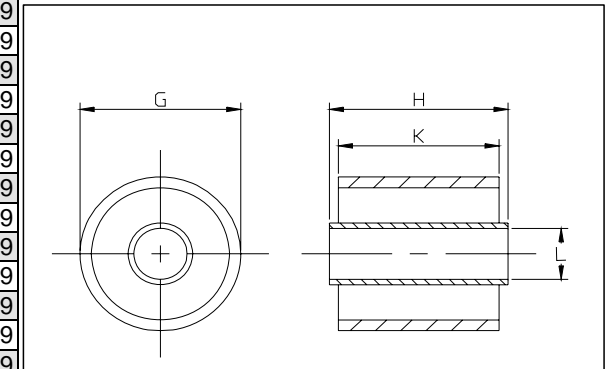

Accessories

Part No.	"G" Loop Diameter mm	"G" Loop Diameter inches	"H" Overall Length mm	"H" Overall Length inches	"K" Bush Length mm	"K" Bush Length inches	"L" Internal Diameter mm	"L" Internal Diameter inches	Price ea. excl. VAT

Bonded Bushes

0060151	BB10	28.6	1 1/8	25.4	1	23.8	15/16	9.5	3/8	3.99
0060152	BB11	28.6	1 1/8	31.8	1 1/4	28.6	1 1/8	9.5	3/8	3.99
0060153	BB12	28.6	1 1/8	35.0	1 3/8	31.8	1 1/4	9.5	3/8	3.99
0060155	BB14	28.6	1 1/8	31.8	1 1/4	28.6	1 1/8	11.0	7/16	3.99
0060157	BB16	28.6	1 1/8	38.1	1 1/2	31.8	1 1/4	11.0	7/16	3.99
0060159	BB18	28.6	1 1/8	31.8	1 1/4	28.6	1 1/8	12.7	1/2	3.99
0060160	BB19	28.6	1 1/8	38.1	1 1/2	31.8	1 1/4	12.7	1/2	3.99
0060161	BB20	28.6	1 1/8	41.3	1 5/8	38.1	1 1/2	11.0	7/16	3.99
0060162	BB21	28.6	1 1/8	31.8	1 1/4	28.6	1 1/8	10.0	25/64	3.99
0060163	BB22	28.6	1 1/8	31.8	1 1/4	28.6	1 1/8	12.0	15/32	3.99
0060164	BB23	28.6	1 1/8	31.8	1 1/4	28.6	1 1/8	13.0	33/64	3.99
0060215	MB003	31.8	1 1/4	33.5	1 5/16	30.5	1 13/64	12.7	1/2	3.99
0060216	MB004	29.8	1 11/64	30.5	1 13/64	25.4	1	16.0	5/8	3.99

Bushes & Bearings

Spherical Bearings

0060037	M110	28.6	1 1/8	9.50	3/8			12.70	1/2	19.99

Shortened Anti-Roll Bar Links

Part No.	Applicati	mm	Price excl. VAT
SU82BM01	BMW E46 02/98-		349.99
SU82BM01/1	BMW E46 02/98-		349.99
SU82BM02	BMW E46 02/98-		349.99
SU82BM02/1	BMW E46 02/98-		349.99
SU82BM03	BMW E46 02/98-		349.99
SU82BM03/1	BMW E46 02/98-		349.99
SU82BM04	BMW E46 02/98-		379.99
SU82BM04/1	BMW E46 02/98-		379.99
SU82BM04/2	BMW E46 02/98-		379.99
SU82BM05	BMW E46 02/98-		379.99
SU82BM05/1	BMW E46 02/98-		379.99
SUKO001	VAG 08/96-05 ADJUSTABLE		49.99
SUKO002	VX Astra G 02/98-		49.99
SUKO003	BMW E46 02/98-		49.99

C-Spanners

Part No.		Price ea. excl. VAT
C103	2.25" Lock Rings; RSX	6.49
C102	1.9" Lock Rings	6.49

Bump Stops

Part No.		Length mm	Length inches	Price ea. excl. VAT
0060042	M41	45	1 3/4	1.99
0060079	M51	27	1 1/16	1.99
0060124	M63A	60	2 3/8	4.99
0060127	M63F	150	6	14.99
0060128	M63G	150	6	14.99
0060129	M63H	150	6	14.99
0060130	M63I	150	6	14.99
TA13823	Loose	45	1.75	3.99
0460146	Loose	60	2.4	7.99